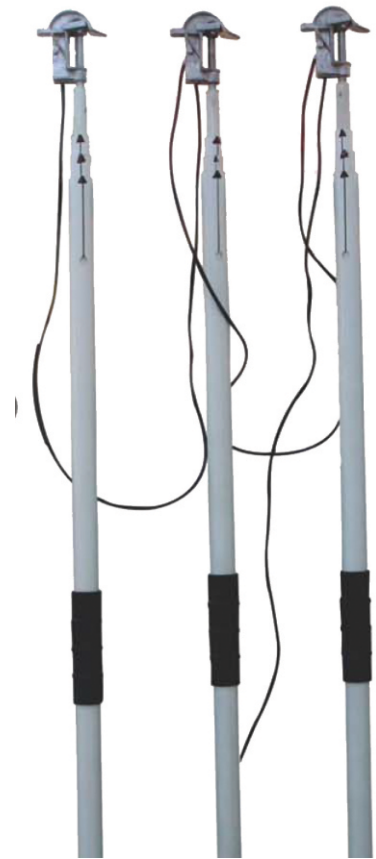

KUSAM-MECO[®]

An ISO 9001:2015 Company

3 PHASE HIGHLY INSULATED FRP TELESCOPIC EARTH / DISCHARGE ROD MODEL - 11-33KV

"KUSAM MECO" Highly insulated FRP Telescopic Earth/Discharge Rod
Manufactured in fully automatic Pultrusion Plant having strong
Electrical & Mechanical Strength.

TECHNICAL SPECIFICATION :

- **Rods.** : 3 nos.
- **Material** : FRP Pultruded.
- **Process** : Automatic Pultrusion Plant.
- **Surface** : Smooth and Glossy.
- **Design** : Telescopic Type.
- **Locking** : Push Button type Locking System.
- **Total Section of each rod** : 03 Section
- **Assembled Length** : 15 feet Length.
- **H.V.Test** : 110 KV
- **Glass Content** : 65 %.
- **Top Section Dia** : 25 mm.
- **Bottom Section Dia** : 45 mm.
- **Earthing** : Die cast Alu. Earthing instrument for 30mm Dia
- **Cable** : 6sq. mm copper cable 06 mtr. long.
- **Clamp** : Crocodile grounding clamp.
- **Cover** : Cover including.